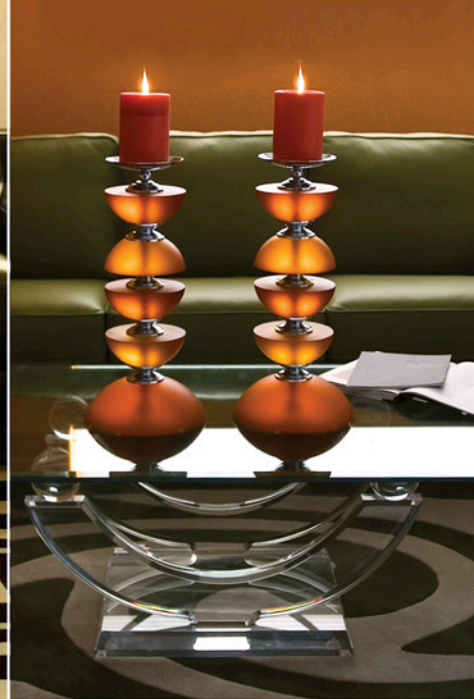

sculptures
pedestals
furniture
rugs
lighting
accessories
wall sculptures
waterfalls
fashion
and more

IHFC
SPACE D1105
ELEVENTH FLOOR
H. STUDIO BY SHLOMI HAZIZA

8421 Lankershim Blvd
Sun Valley, CA 91352
T / 800.242.8992
F / 818.767.5334
info@haziza.com
www.haziza.com